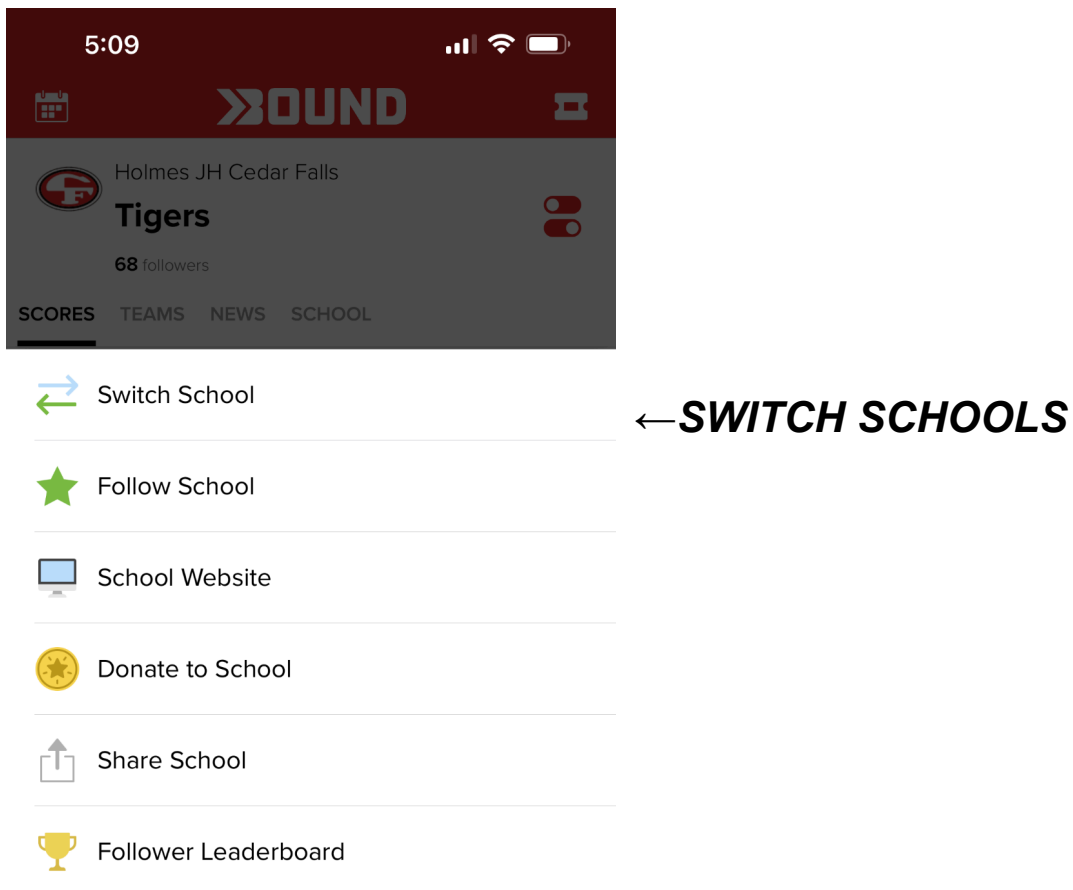

#TIGERPRIDE CEDAR FALLS BOUND

CFHS Main Site and (2) Junior Highs - Peet and Holmes
New for 2024, addition of Peet and Holmes Bound pages.

1. How to navigate between pages on **web based** Bound.
Using the **top right search button**, type in the page you want to view:

Peet JH Cedar Falls Tigers
Holmes JH Cedar Falls Tigers
Cedar Falls Tigers (main site)

Example:

2. How to navigate between pages on the **mobile platform**.
Click the top right toggle button

2a. Then switch schools

2b. Find your schools in the alphabetical list, then STAR to follow.

← **STAR SCHOOLS TO FOLLOW**

2c. Click Done

2d. Use Toggle to navigate between the schools

3. **REMINDER** - Purchased activity passes, membership and tickets can be found your profile (bottom right corner under tickets)