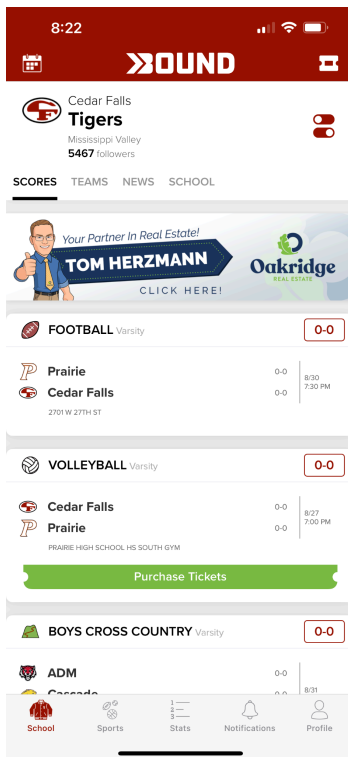

#TIGERPRIDE CEDAR FALLS BOUND

CFHS Main Site and (2) Junior Highs - Peet and Holmes
New for 2024, addition of Peet and Holmes Bound pages.

1. How to navigate between pages on **web based** Bound.
Using the **top right search button**, type in the page you want to view:

Peet JH Cedar Falls Tigers
Holmes JH Cedar Falls Tigers
Cedar Falls Tigers (main site)

Example:

2. How to navigate between pages on the **mobile platform**.
Click the top right toggle button

2a. Then switch schools

2b. Find your schools in the alphabetical list, then STAR to follow.

← **STAR SCHOOLS TO FOLLOW**

2c. Click Done

2d. Use Toggle to navigate between the schools

3. **REMINDER** - Purchased activity passes, membership and tickets can be found your profile (bottom right corner under tickets)