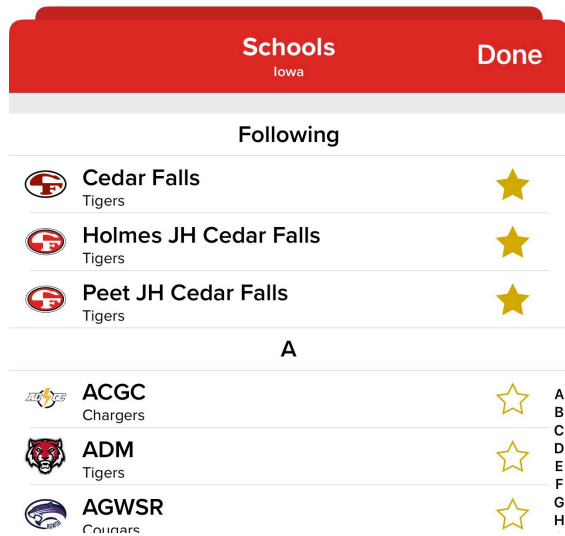

#TIGERPRIDE CEDAR FALLS BOUND

CFHS Main Site and (2) Junior Highs - Peet and Holmes
New for 2024, addition of Peet and Holmes Bound pages.

1. How to navigate between pages on **web based** Bound.
Using the **top right search button**, type in the page you want to view:

Peet JH Cedar Falls Tigers
Holmes JH Cedar Falls Tigers
Cedar Falls Tigers (main site)

Example:

2. How to navigate between pages on the **mobile platform**.
Click the top right toggle button

2a. Then switch schools

2b. Find your schools in the alphabetical list, then STAR to follow.

← **STAR SCHOOLS TO FOLLOW**

2c. Click Done

2d. Use Toggle to navigate between the schools

3. **REMINDER** - Purchased activity passes, membership and tickets can be found your profile (bottom right corner under tickets)