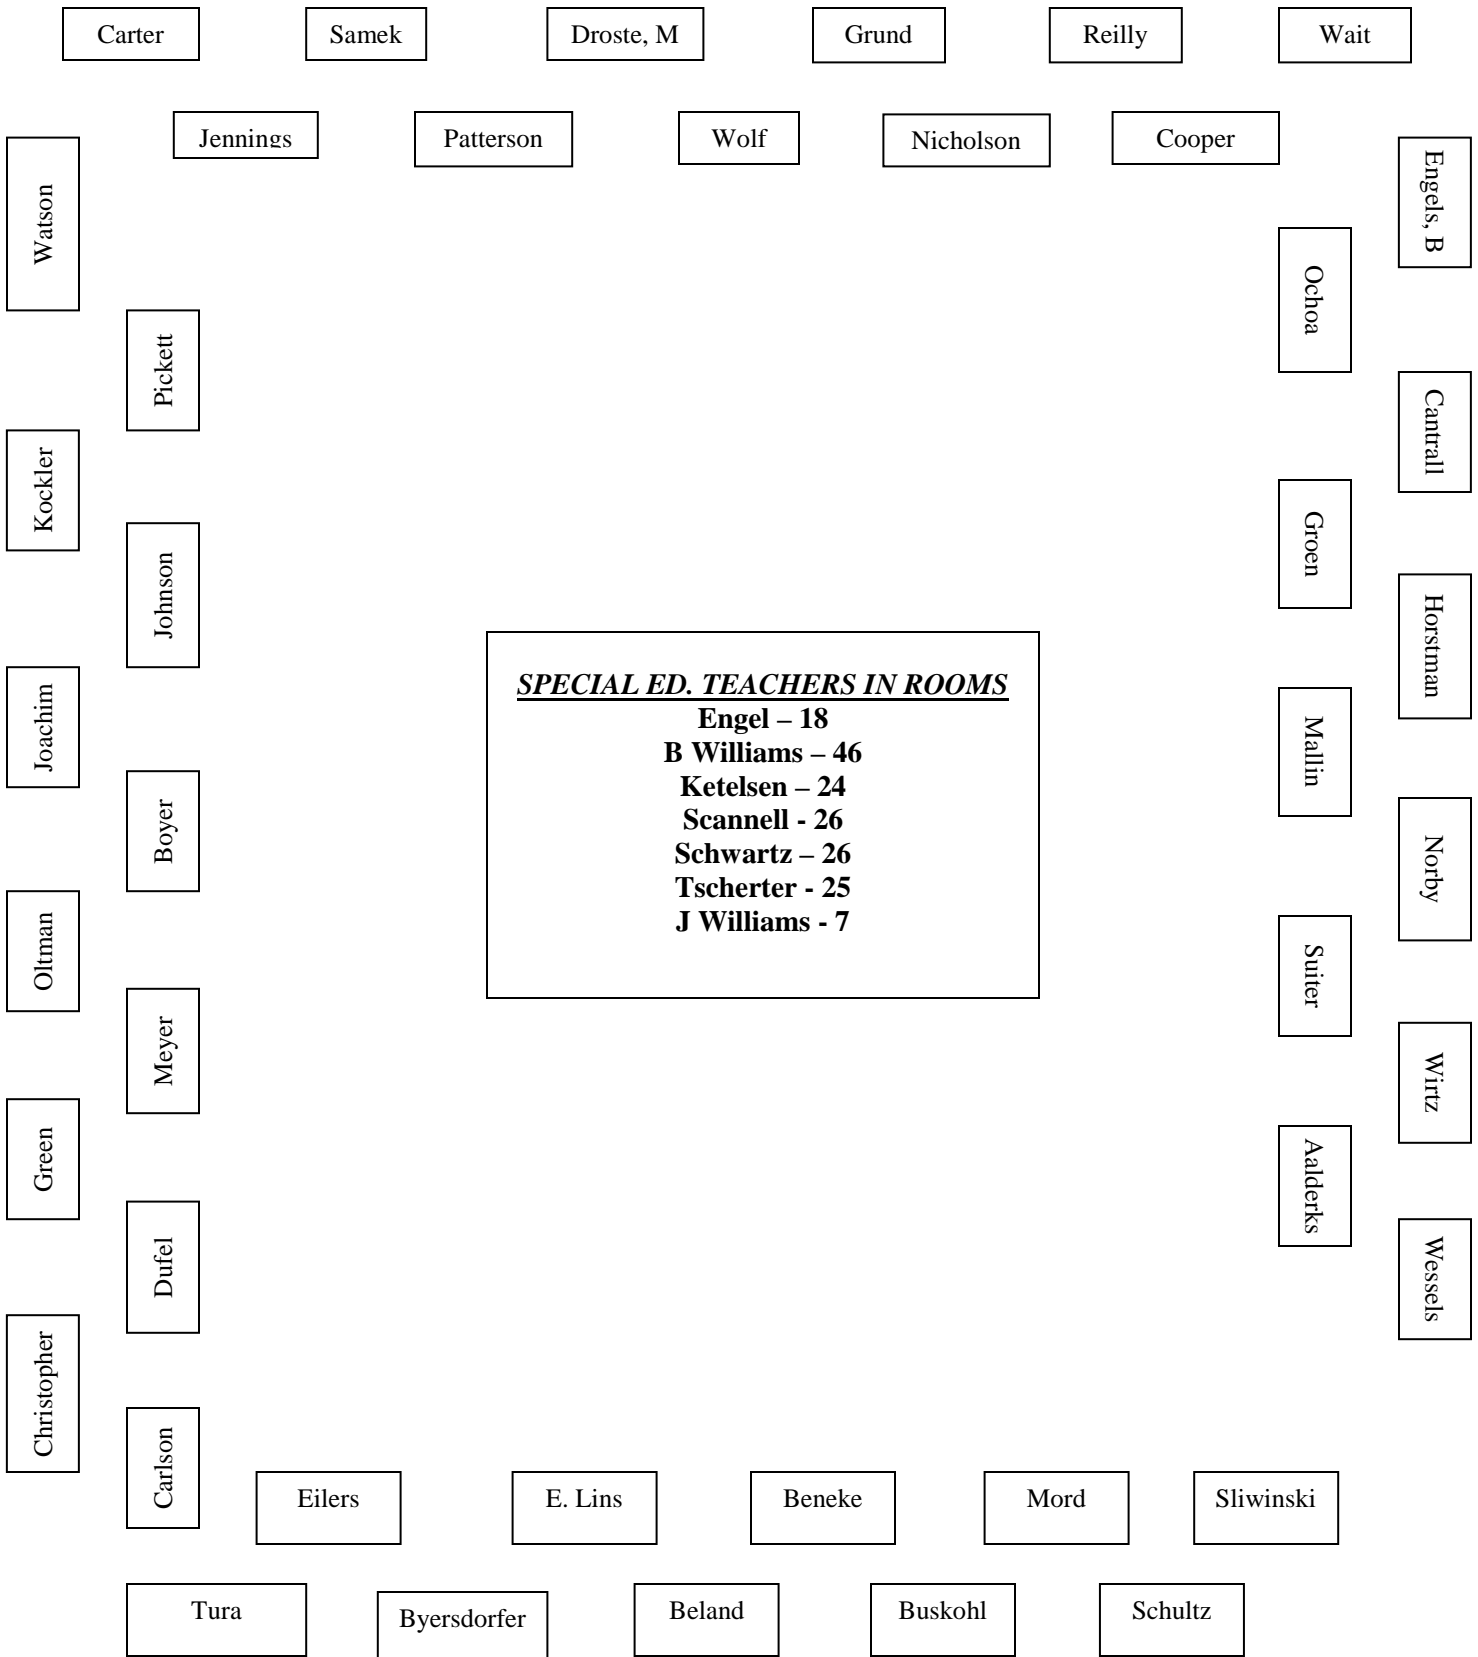

**SPRING 2017  
PARENT-TEACHER CONFERENCES  
March 28 & 30  
Teachers located in the New Gym**

**SOUTH**

**SPECIAL ED. TEACHERS IN ROOMS**  
**Engel – 18**  
**B Williams – 46**  
**Ketelsen – 24**  
**Scannell - 26**  
**Schwartz – 26**  
**Tscherter - 25**  
**J Williams - 7**