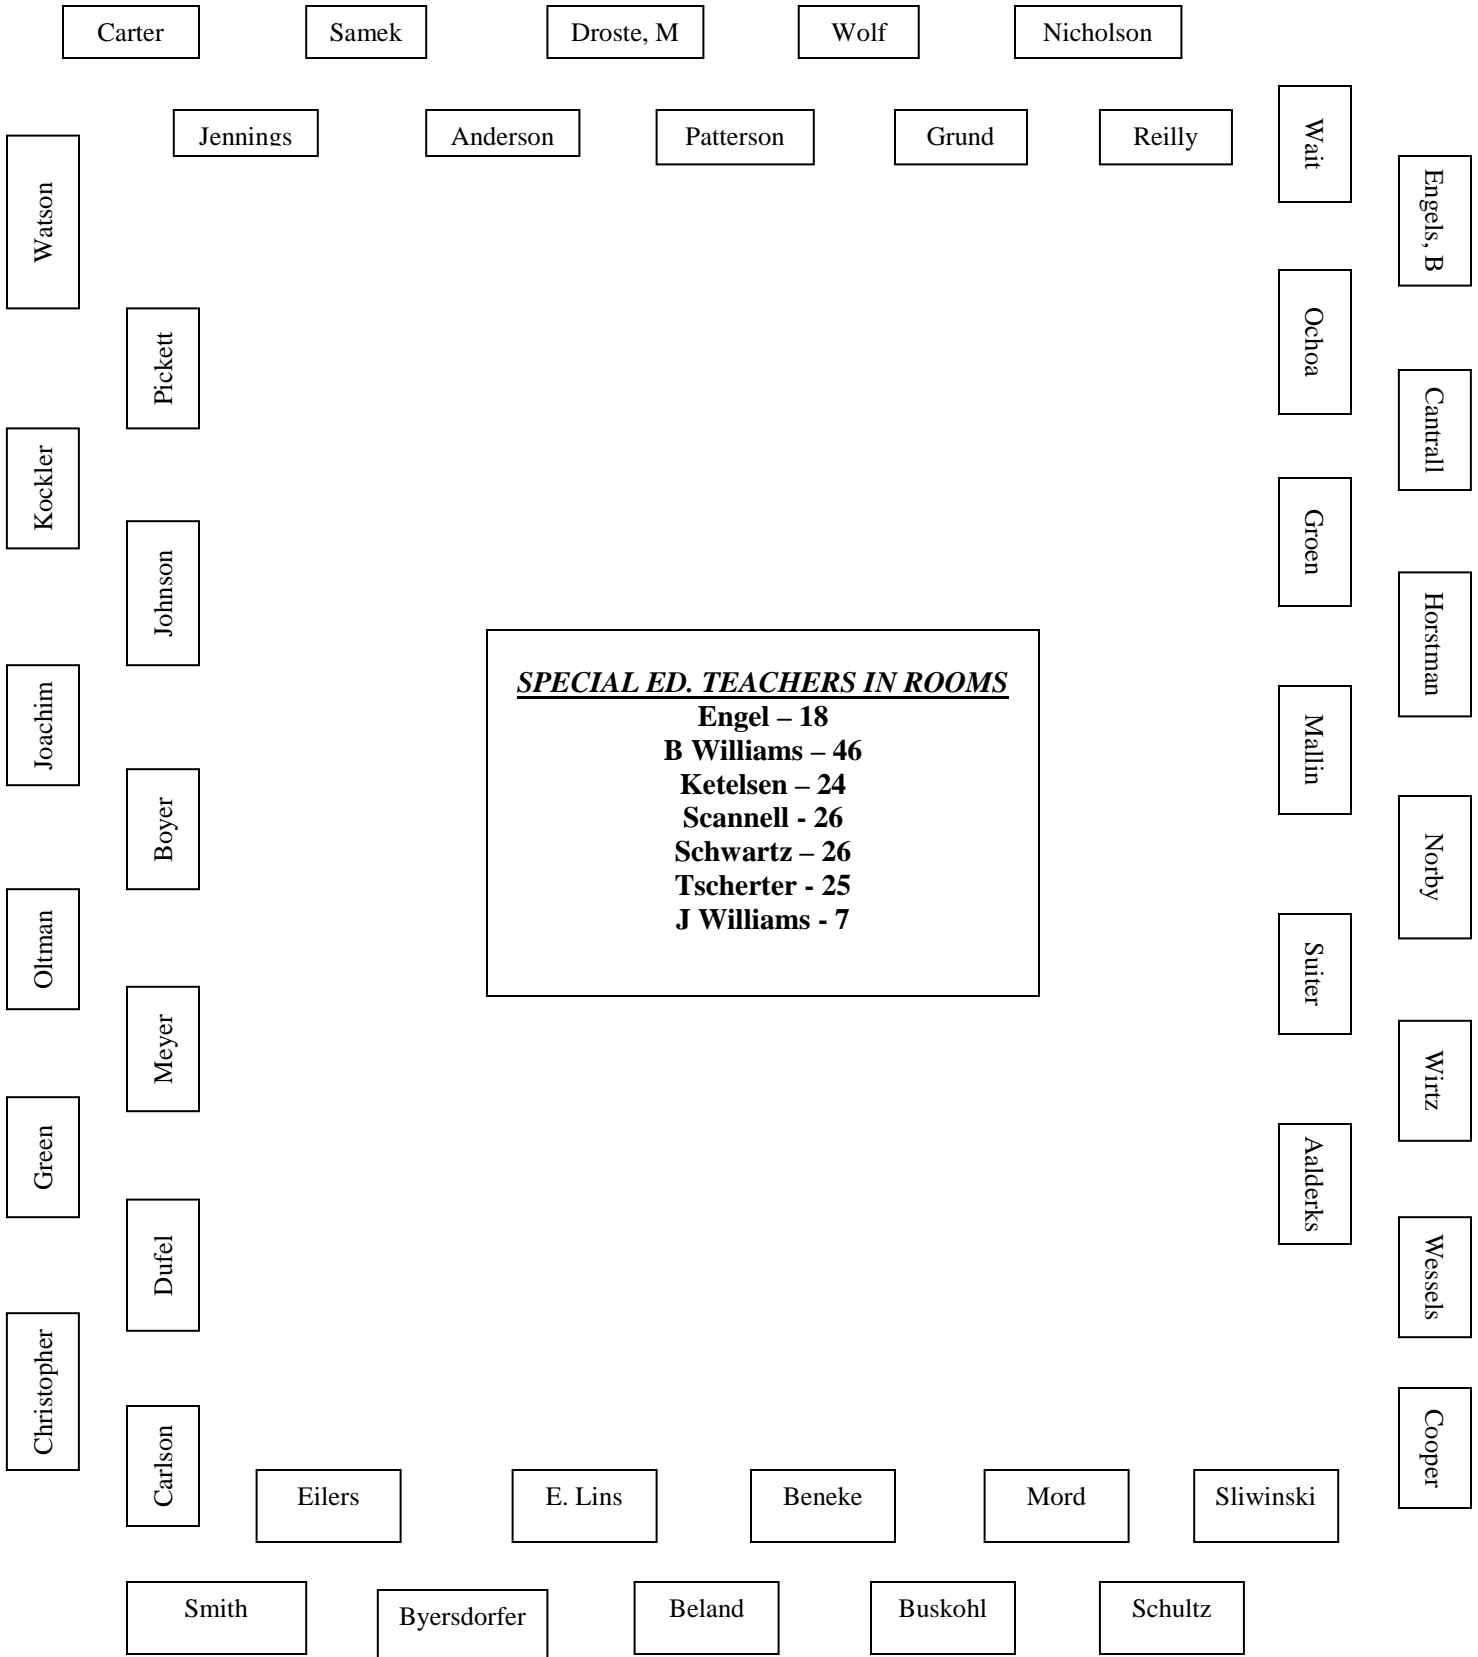

**FALL 2016
PARENT-TEACHER CONFERENCES
November 1 & 3
Teachers located in the New Gym**

SOUTH

DOOR

NORTH

DOOR